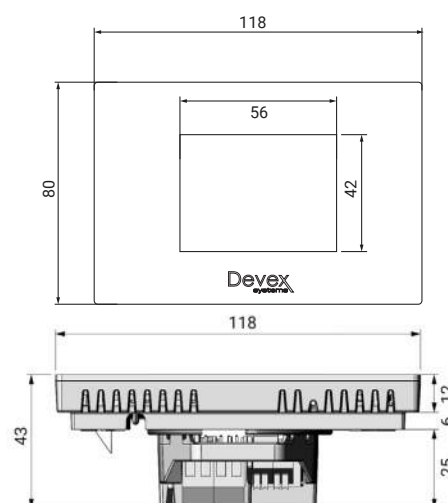

TECHNICAL FEATURES

Sensing Type	Air / Floor / Air-Floor
Mounting	Semi-recessed
Measuring accuracy	0.1°C
Operating temperature	0°C - 50°C
Setting temperature range	5°C - 35°C
Electrical protection	Class II - IP21
Main switch	Two poles 16A
Power supply	230Vac +/- 10% 50Hz
Output	Relay 16A 250Vac resistive load
Type of external sensor	NTC - 15 kOhms at 25°C