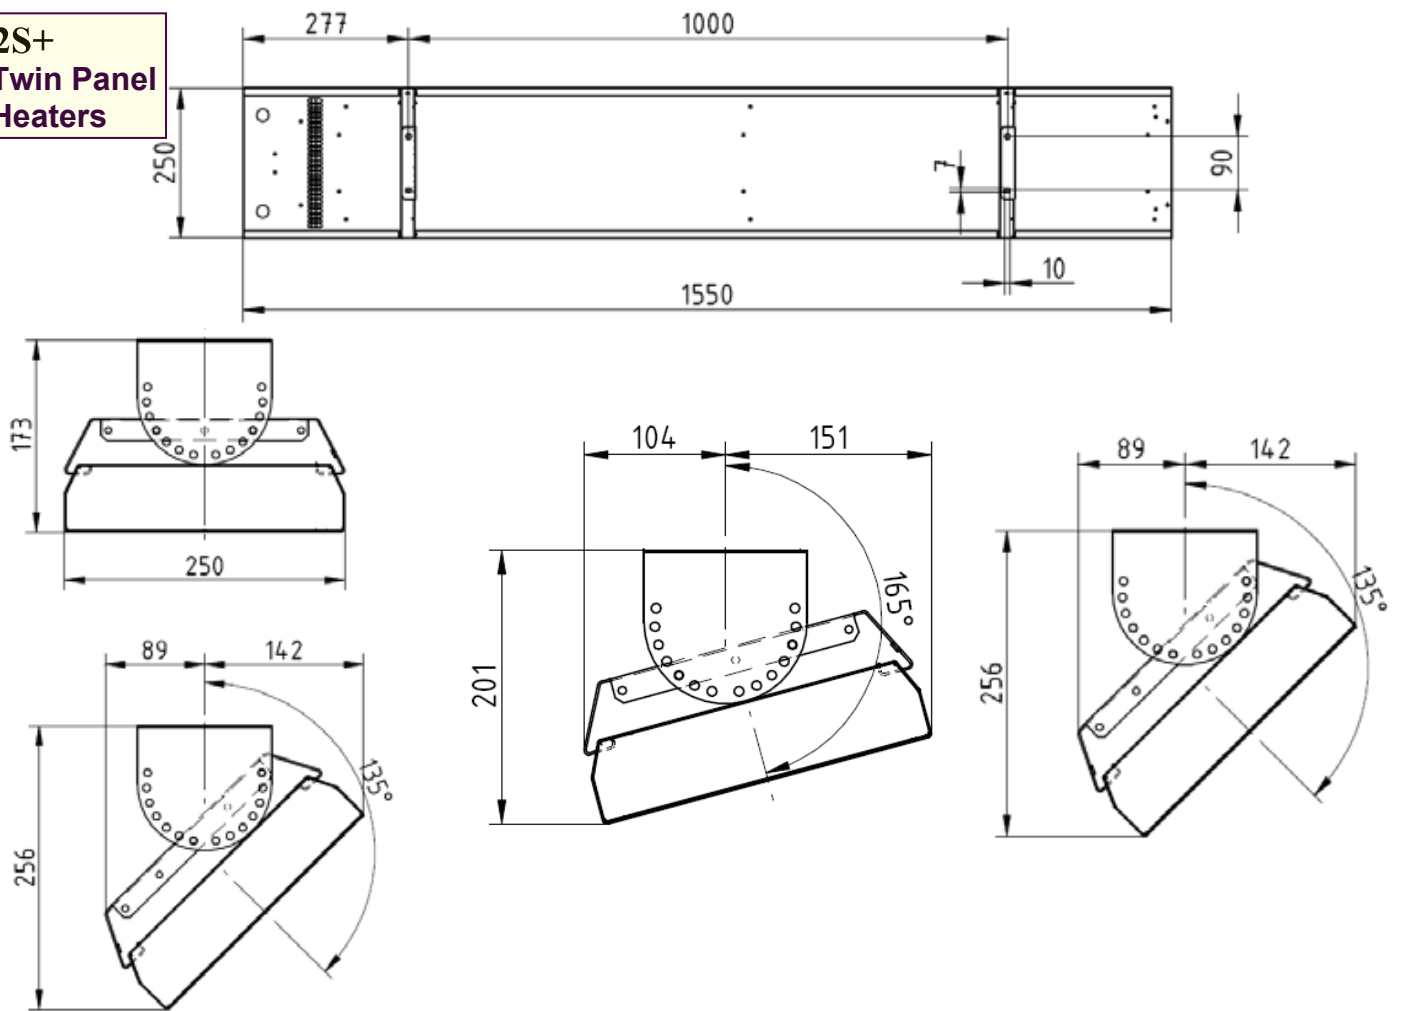

# Tilt Bracket Installation Instructions for installation

Comfortline Excel - Overhead Electric Radiant Heaters

Tilt Bracket Installation

**1S+ Single Panel Heaters**

**2S+**  
**Twin Panel**  
**Heaters**