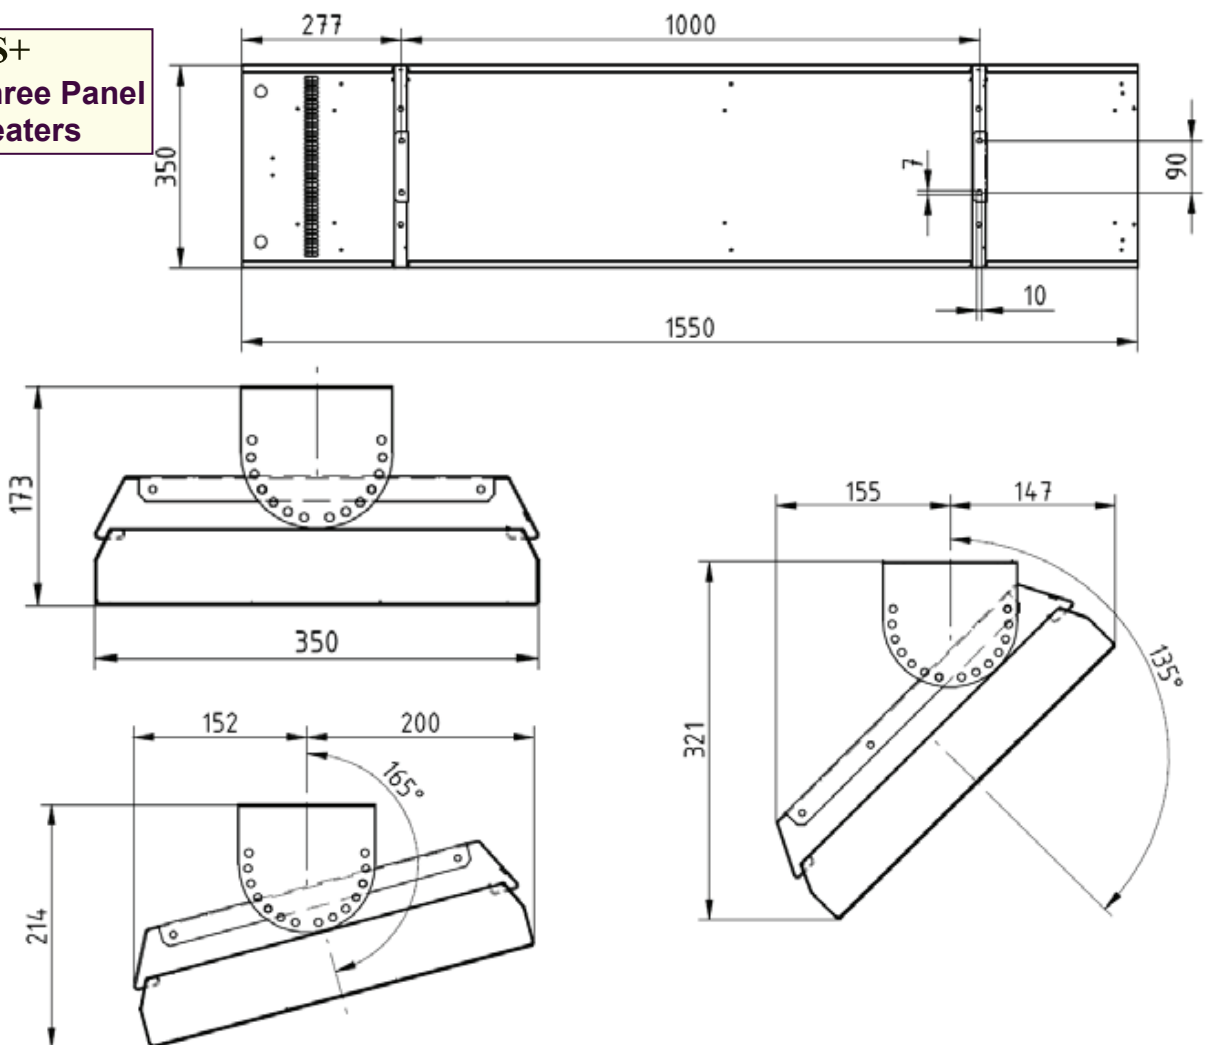

3S+
Three Panel
Heaters